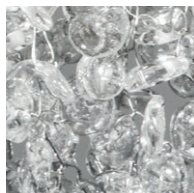

# PATRIZIAGARGANTI

Firenze

**BAGA**  
LOVELY LIGHT

**Morgana** collection

4 lights chandelier

Structure  
colour

gold plated

black rhutenium colour  
plated

Accessories  
colour

clear crystal nuggets

7209

7210

 4x  
40W E14  
not supplied

**Kg** 4  
**m<sup>3</sup>** 0,64