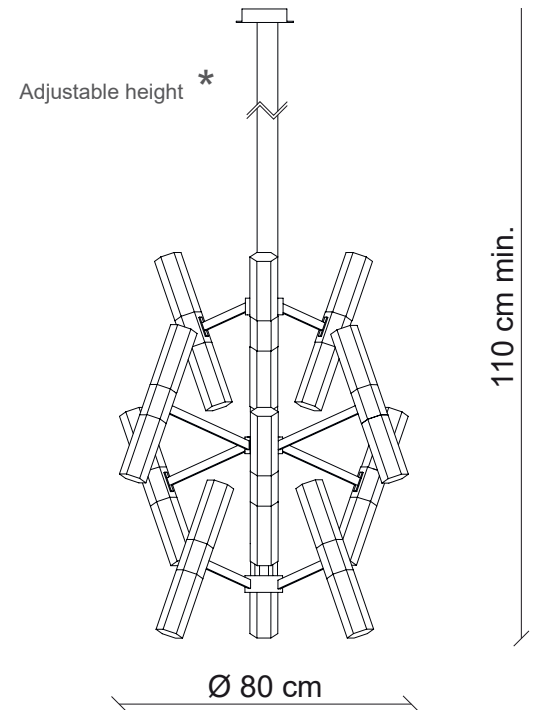

Lampshades

hexagonal clear blown glass

hexagonal incamiciato white blown glass

clear cutted crystals

 bluetooth dimmer
on demand

 24 x led cob 6W
warm white coloured - 3000°K

Kg 28
m³ 1,34