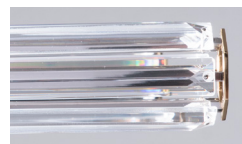

PATRIZIAGARGANTI
Firenze

art. CHAOS 01

24 Led lights chandelier

Finish

polished nickel

gunmetal

gold plated

copper

Lampshades

hexagonal clear blown glass

hexagonal incamiciato white blown glass

clear cutted crystals

 bluetooth dimmer
on demand

 24 x led cob 6W
warm white coloured - 3000°K

Kg 28
m³ 1,34