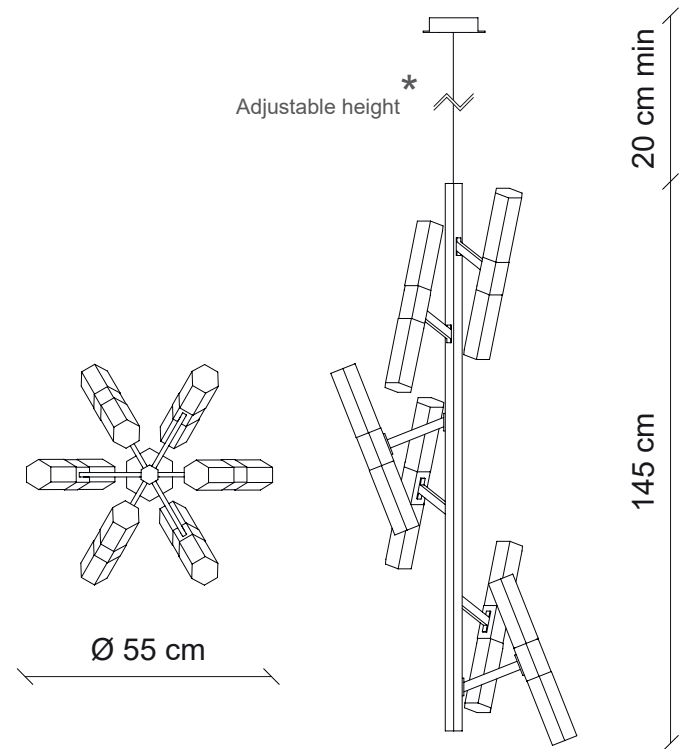

PATRIZIAGARGANTI  
Firenze

THIS ITEM COMES WITH A SECOND CABLE FOR  
HORIZONTAL / INCLINED POSITION

### Lampshades

hexagonal clear  
blown glass

hexagonal incamiciato  
white blown glass

clear cutted crystals

Ø 7 cm  
H. 15 cm

bluetooth dimmer  
on demand

12 x led cob 6W  
warm white coloured - 3000°K

Kg 14  
m<sup>3</sup> 1,10