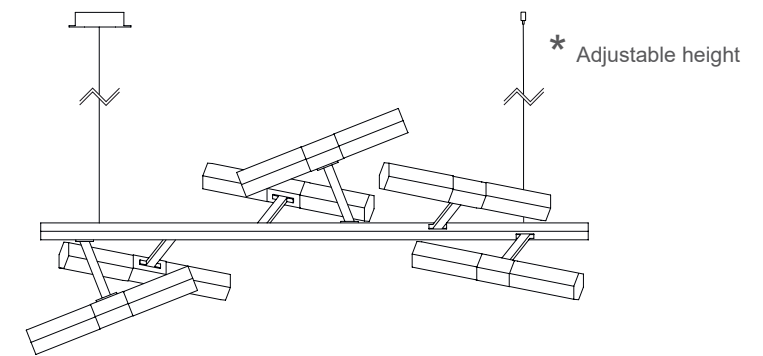

### Lampshades

hexagonal clear  
blown glass

hexagonal incamiciato  
white blown glass

clear cutted crystals

Ø 7 cm  
H. 15 cm

bluetooth dimmer  
on demand

12 x led cob 6W  
warm white coloured - 3000°K

Kg 14  
m<sup>3</sup> 1,10