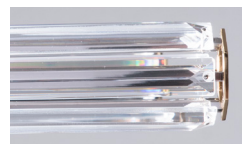

### Finish

polished nickel

gunmetal

gold plated

copper

### Lampshades

hexagonal clear  
blown glass

hexagonal incamiciato  
white blown glass

clear cutted crystals

Ø 7 cm  
H. 15 cm

bluetooth dimmer  
on demand

12 x led cob 6W  
warm white coloured - 3000°K

Kg 14  
m<sup>3</sup> 1,10