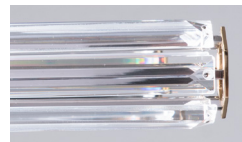

## Finish

polished nickel

gunmetal

gold plated

copper

## Lampshades

hexagonal clear blown glass

hexagonal incamiciato white blown glass

clear cutted crystals

 bluetooth dimmer  
on demand

 16 x led cob 6W  
warm white coloured - 3000°K

**Kg 14**  
**m<sup>3</sup> 0,3**