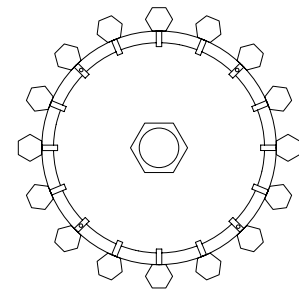

## Lampshades

hexagonal clear blown glass

hexagonal incamiciato white blown glass

clear cutted crystals

 bluetooth dimmer  
on demand

 16 x led cob 6W  
warm white coloured - 3000°K

**Kg 14**  
**m<sup>3</sup> 0,3**