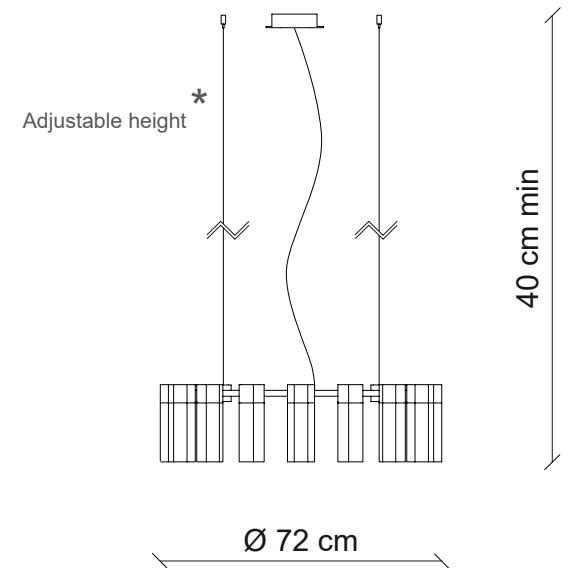

## Lampshades

hexagonal clear blown glass

hexagonal incamiciato white blown glass

clear cutted crystals

 bluetooth dimmer  
on demand

 16 x led cob 6W  
warm white coloured - 3000°K

**Kg 14**  
**m<sup>3</sup> 0,3**