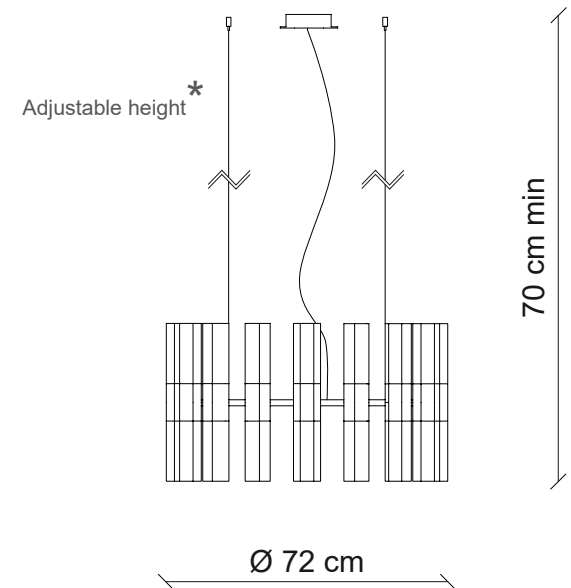

Lampshades

hexagonal clear blown glass

hexagonal incamiciato white blown glass

clear cutted crystals

 bluetooth dimmer
on demand

 32 x led cob 6W
warm white coloured - 3000°K

Kg 29
m³ 0,45