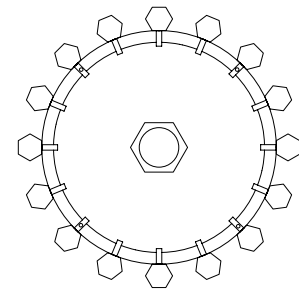

PATRIZIAGARGANTI
Firenze

art. CHAOS 06

32 Led lights chandelier

Finish

polished nickel

gunmetal

gold plated

copper

Lampshades

hexagonal clear blown glass

hexagonal incamiciato white blown glass

clear cutted crystals

 bluetooth dimmer
on demand

 32 x led cob 6W
warm white coloured - 3000°K

Kg 29
m³ 0,45