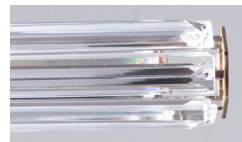

PATRIZIAGARGANTI
Firenze

art. CHAOS 06

32 Led lights chandelier

Finish

polished nickel

gunmetal

gold plated

copper

Lampshades

hexagonal clear blown glass

hexagonal incamiciato white blown glass

clear cutted crystals

 bluetooth dimmer
on demand

 32 x led cob 6W
warm white coloured - 3000°K

Kg 29
m³ 0,45