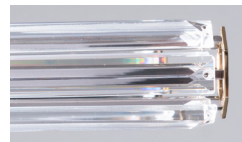

### Finish

polished nickel

gunmetal

gold plated

copper

### Lampshades

hexagonal clear  
blown glass

hexagonal incamiciato  
white blown glass

clear cutted crystals

40 cm

28 cm

7 cm

Ø 7 cm  
H. 15 cm