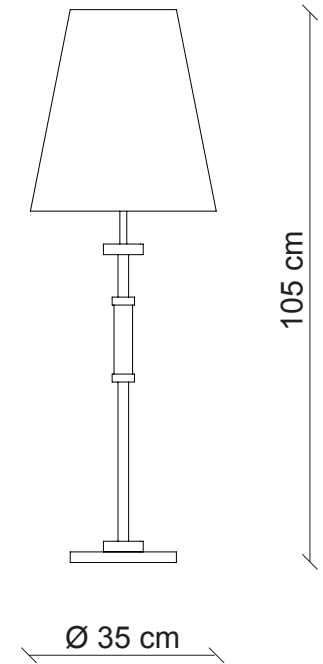

PATRIZIAGARGANTI
Firenze

art. D10 - Collection Dew

1 light table lamp

Finish		Accessories		
				
burnished brass / satin gold details	satin brass / gold plated details	white leather tape	peach leather tape	brown leather tape
				
gunmetal / polished nickel	gunmetal / copper details	lime leather tape	elephant leather tape	black leather tape
Lampshades				
				
T24 cat.C	T17 cat.C	black silk cat.C		

Kg 3
m³ 0,63