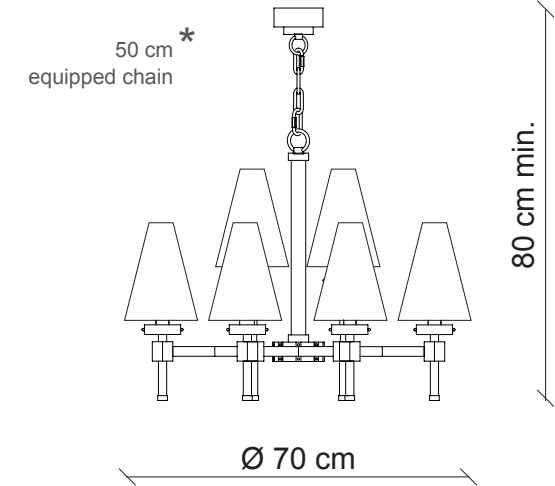

## art. D17 - Collection Dew

12 lights chandelier

Finish		Accessories		
				
burnished brass / satin gold details	satin brass / gold plated details	white leather tape	peach leather tape	brown leather tape
				
gunmetal / polished nickel	gunmetal / copper details	lime leather tape	elephant leather tape	black leather tape
Lampshades				
				
T24 cat.C	T17 cat.C	black silk cat.C		

 Ø 6,5x14 cm  
H. 19 cm

 12x  
28W E14  
not supplied

**Kg 12**  
**m<sup>3</sup> 0,85**