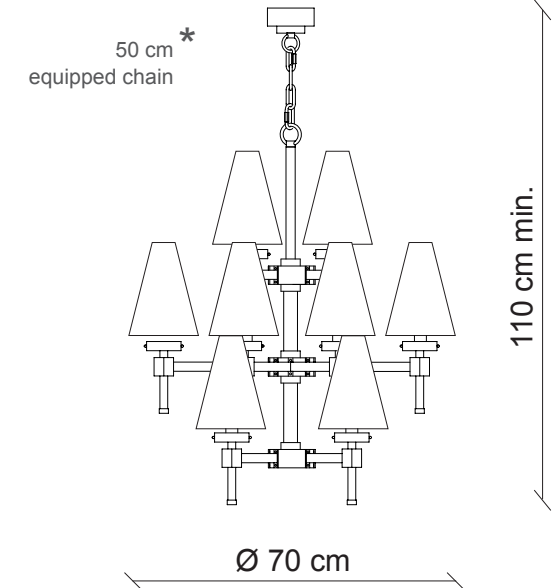

PATRIZIAGARGANTI
Firenze

art. D18 - Collection Dew

16 lights chandelier

Finish		Accessories		
				
burnished brass / satin gold details	satin brass / gold plated details	white leather tape	peach leather tape	brown leather tape
				
gunmetal / polished nickel	gunmetal / copper details	lime leather tape	elephant leather tape	black leather tape
Lampshades				
				
T24 cat.C	T17 cat.C	black silk cat.C		

 Ø 6,5x14 cm
H.19 cm

 16x
28W E14
not supplied

Kg 23
m³ 0,85