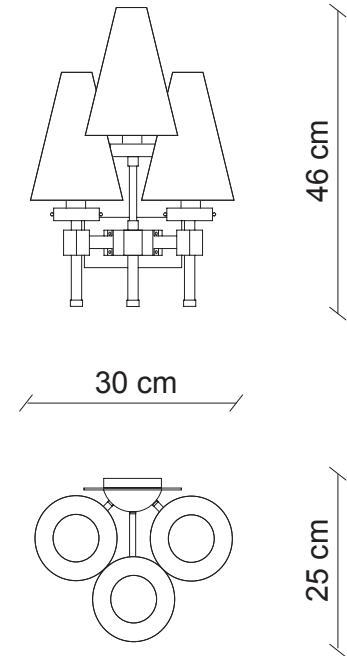

## art. D20 - Collection Dew

3 lights wall lamp

Finish		Accessories		
				
burnished brass / satin gold details	satin brass / gold plated details	white leather tape	peach leather tape	brown leather tape
				
gunmetal / polished nickel	gunmetal / copper details	lime leather tape	elephant leather tape	black leather tape
Lampshades				
				
T24 cat.C	T17 cat.C	black silk cat.C		

 Ø 6,5x14 cm  
H. 19 cm

 3x  
28W E14  
not supplied

**Kg 3,3**  
**m<sup>3</sup> 0,17**