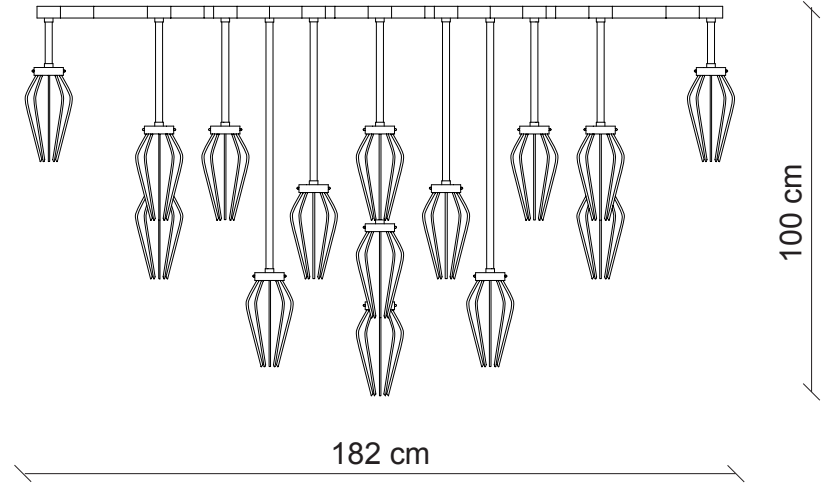

PATRIZIAGARGANTI
Firenze

art. DEW EX01 - Collection Dew

27 lights ceiling lamp

Finish		Lampshades
		
burnished brass / satin gold details	satin brass / gold plated details	clear crystal pearls & satin gold
		
gunmetal / polished nickel details	gunmetal / copper details	clear crystal pearls & polished nickel

 Ø 13 cm
H. 24 cm

 27x
28W E14
not supplied

Kg 42
m³ 2,1