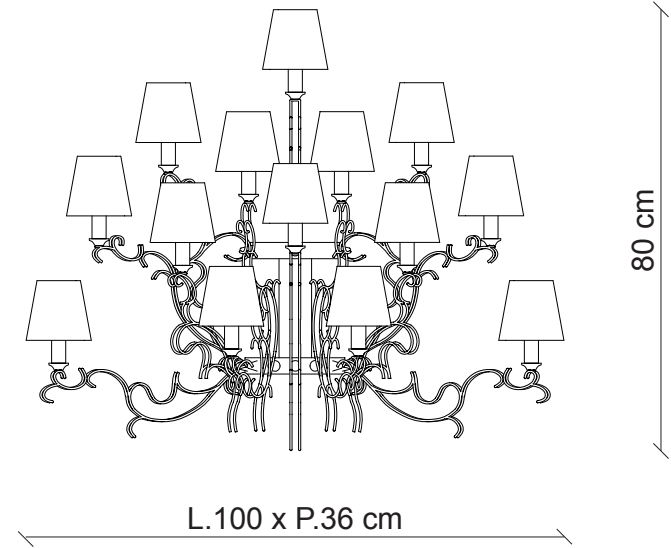

## art. MORGANA EX02

14 lights wall lamp

Finish	Lampshades	Accessories
 gunmetal	 T21 cat.C	 clear crystal nuggets

**Kg 10**  
**m<sup>3</sup> 0,6**