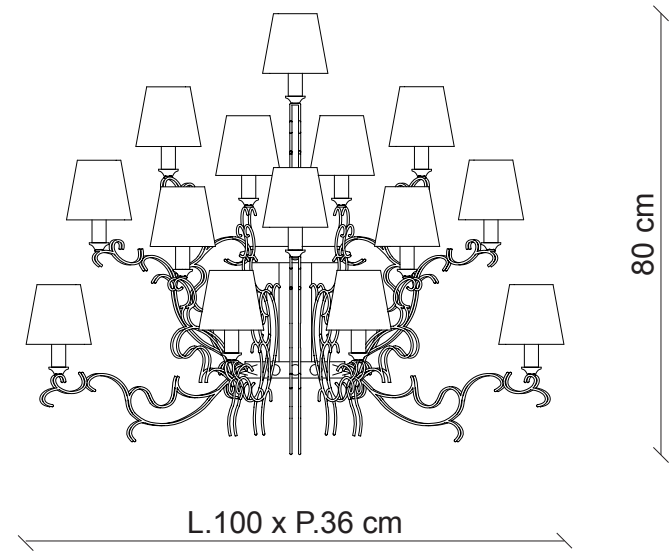

PATRIZIAGARGANTI
Firenze

art. MORGANA EX06

14 lights wall lamp

Finish

silver leaf /
silver plated details

Lampshades

T03+T02 cat.A organza

Accessories

clear crystal nuggets

Kg 10
m³ 0,6