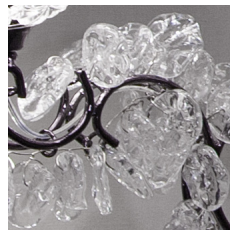

PATRIZIAGARGANTI
Firenze

art. MORGANA EX06

14 lights wall lamp

Finish

silver leaf /
silver plated details

Lampshades

T03+T02 cat.A organza

Accessories

clear crystal nuggets

Kg 10
m³ 0,6