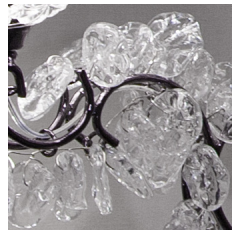

PATRIZIAGARGANTI
Firenze

art. MORGANA EX08

12 lights wall lamp

Finish

gold leaf /
gold plated details

Lampshades

black leather

Accessories

clear crystal pearls

Kg 11
m³ 0,7