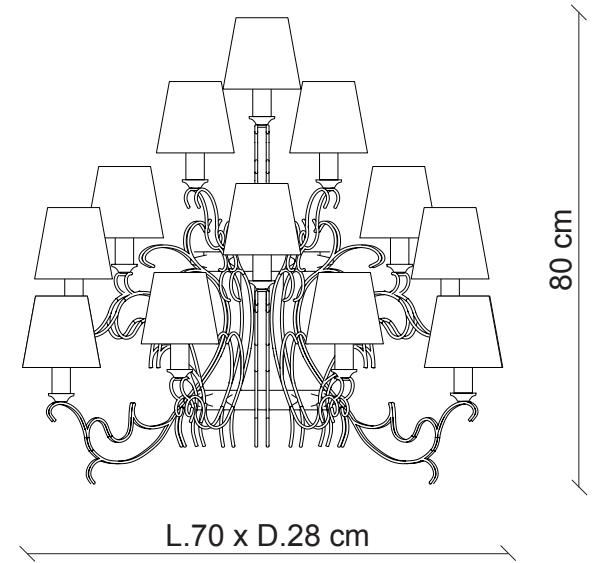

PATRIZIAGARGANTI
Firenze

art. MORGANA EX08

12 lights wall lamp

Finish

gold leaf /
gold plated details

Lampshades

black leather

Accessories

clear crystal pearls

Kg 11
m³ 0,7