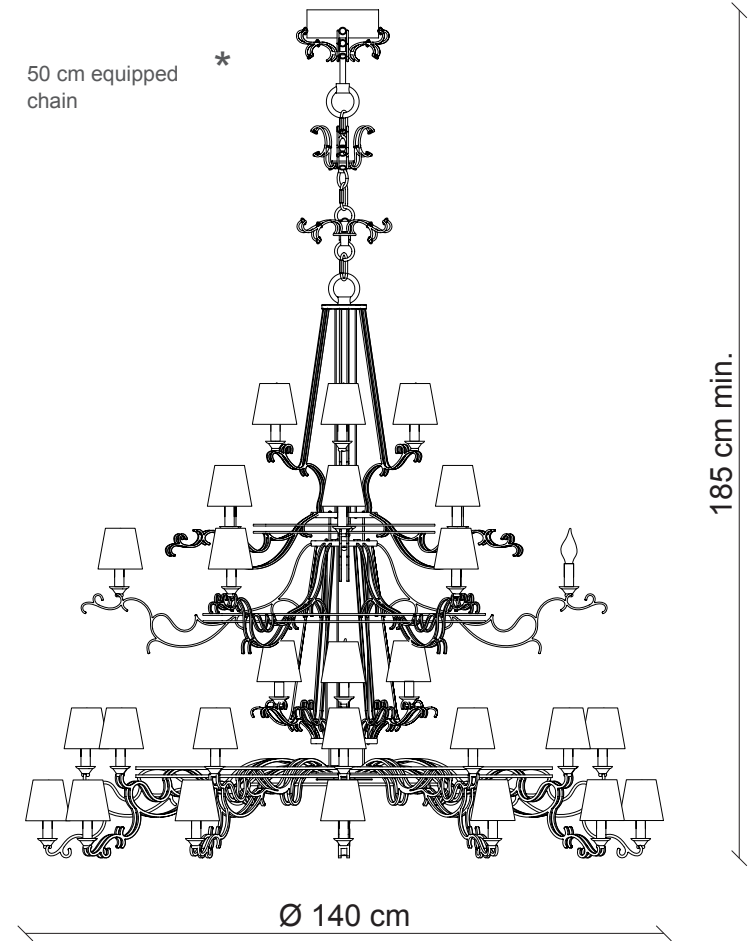

# art. MORGANA EX14

45 lights chandelier

Finish	Lampshades	Accessories
 <p>gold leaf / gold plated details</p>	 <p>goffered organza T02</p>	 <p>clear crystal nuggets</p>

Ø 12x8 cm  
H. 11 cm

45x  
28W E14  
not supplied

**Kg 47**  
**m<sup>3</sup> 3,4**