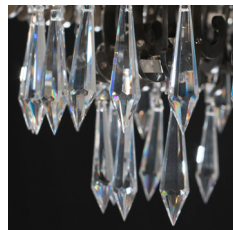

Lampshades

clear crystals

24x
28W E14
not supplied

Kg 22
m³ 0,9