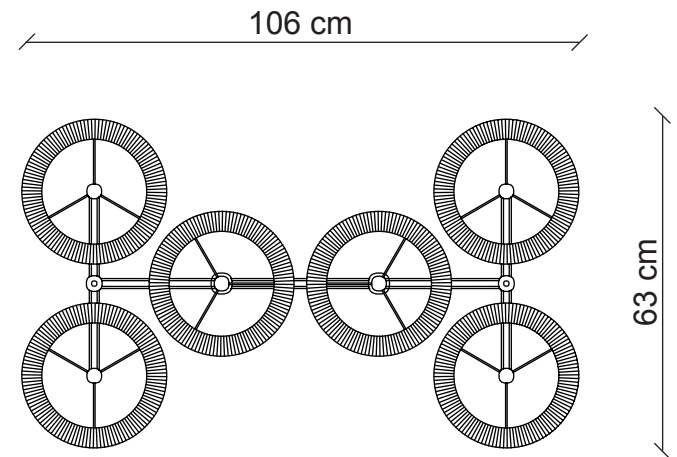

## Novecento collection

6 lights Suspension

Finish suspension structure	Lampshade versions	
		
	brown leather	white string
	<b>N02N1</b>	<b>N02N3</b>
satin nickel		
	<b>N02O1</b>	<b>N02O3</b>
satin brass		
	<b>N02A1</b>	<b>N02A3</b>
antiqued silver plated		

 Ø 28 cm  
H. 16 cm

 6x  
60W E27  
not supplied

**Kg** 8,4  
**m<sup>3</sup>** 1,09