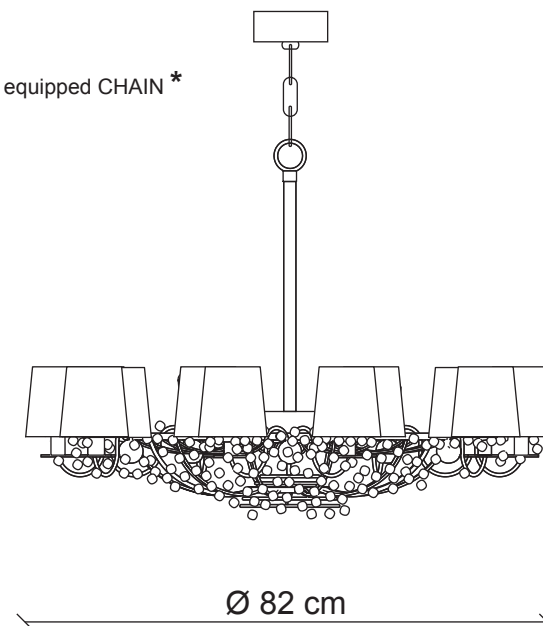

Finish

clear grapes

polished nickel

gold plated

PG428

PG429

50 cm equipped CHAIN *

min 30 cm

61 cm

min 91 cm

Ø 82 cm

Ø 10x8 cm
H. 10 cm

10x
40W E14
not supplied

Kg 10
m³ 0,96