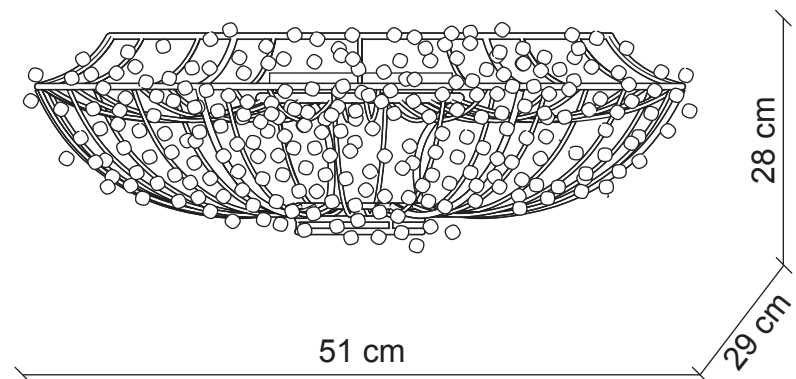

## Nana Collection

3 lights wall lamp

Crystals	Finish
	 polished nickel
clear grapes	 gold plated

PG430

PG431

 3x  
40W E14  
not supplied

Kg 3  
m<sup>3</sup> 0,19