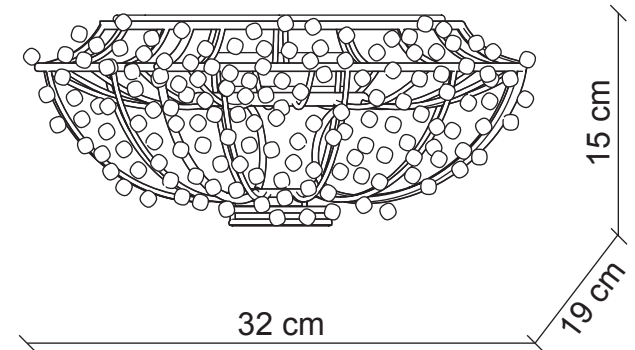

PATRIZIAGARGANTI

Firenze

The soul light

Nana Collection

1 light wall lamp

Crystals	Finish
clear grapes	polished nickel
	gold plated

PG432

PG433

1x
40W E14
not supplied

Kg 1,3
m³ 0,08