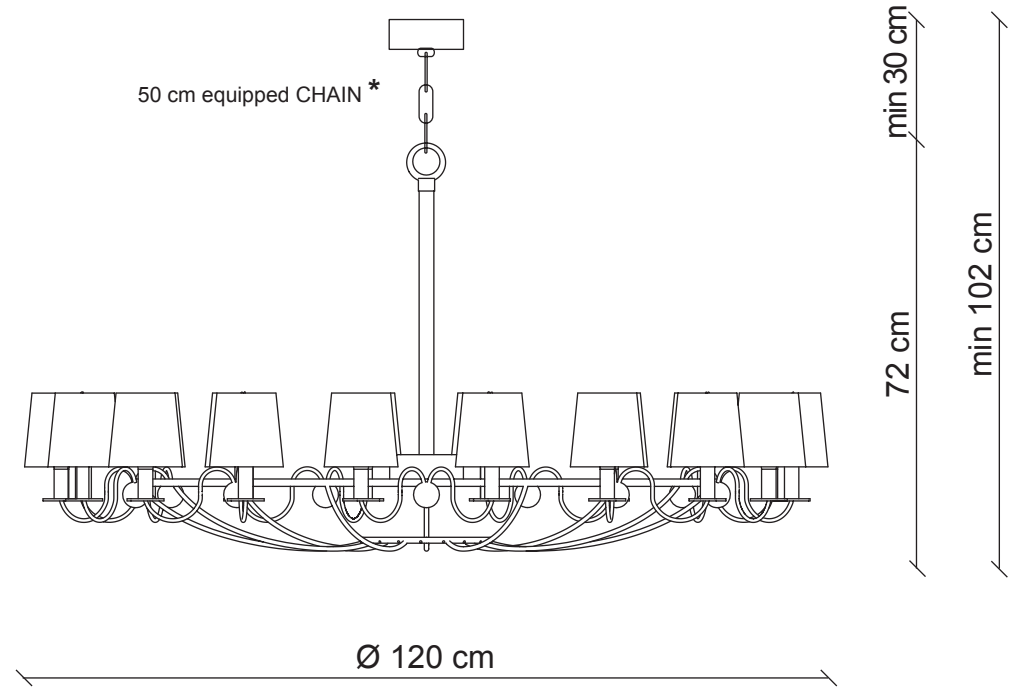

PATRIZIAGARGANTI

Firenze

The soul light

Nana Collection

18 + 1 lights chandelier

Lampshades
colour

Crystals

Finish

PG434

PG435

Ø 10x8 cm
H. 10 cm

19x
40W E14
not supplied

Kg 19,6
m³ 2,52