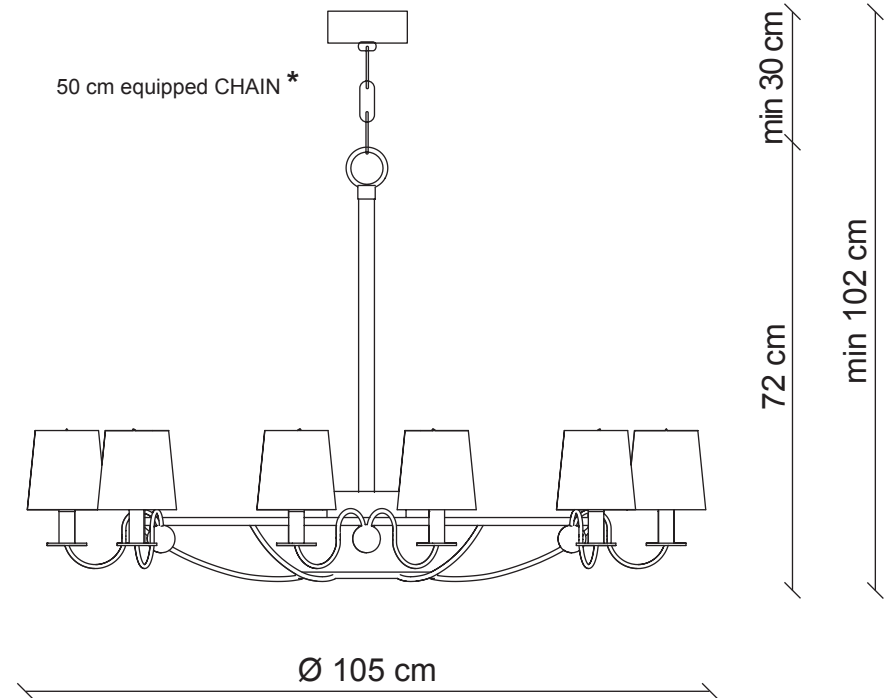

Finish

clear crystal nuggets
& pearls

polished nickel

gold plated

PG436

PG437

Ø 10x8 cm
H. 10 cm

13x
40W E14
not supplied

Kg 15
m³ 1,82