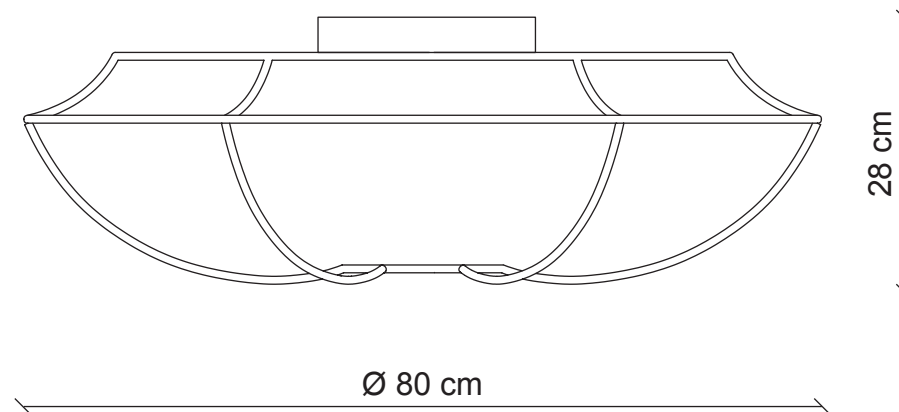

## Nana Collection

12 lights ceiling lamp

PG440

PG441

 12x  
40W E14  
not supplied

**Kg** 11,2  
**m<sup>3</sup>** 0,96